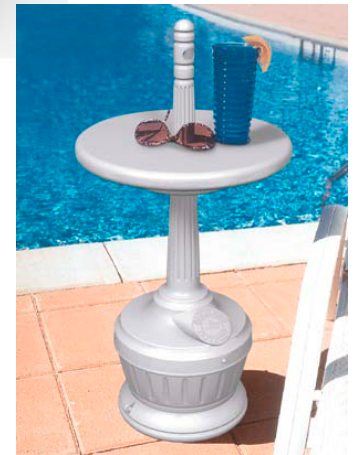

Patio with Table Smokers Outpost®

Item#:

711606 – White

B/L Description: Plastic Art 156600-03 SUB 2-4 CL250

Material Process: Blow-molded

Standard Inclusions: (1) 5qt. pail (1) 15"D Table

| Unit Size | Capacity | Weight |
|----------------|--------------|--------|
| 30" H 15" D | 5 Quart Pail | 6# |

- Ships at Dimensional Weight.

Attractive tabletop design extinguishes cigarettes quickly. Includes removable 15" deep table.

- Easy to clean-just unscrew and lift top to empty pail liner
- Patented, award-winning design extinguishes cigarettes quickly, no sand or water needed
- 30" tall, ideal for all outdoor settings, including pool, patio and deck locations
- Constructed of high density polyethylene, won't rust or chip, extremely durable
- Accessible to people with disabilities
- Removable table is perfect for drinks or personal belongings
- Screw closure, tie-down rings and optional bolting hardware make security simple
- Made in U.S.A.
- 1-year warranty