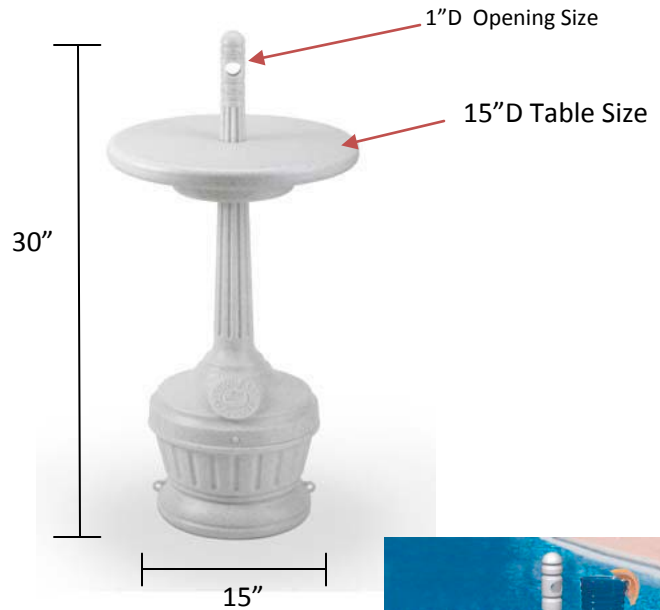

Patio with Table Smokers Outpost®

Item#:

711606 – White

B/L Description: Plastic Art 156600-03 SUB 2-4 CL250

Material Process: Blow-molded

Standard Inclusions: (1) 5qt. pail (1) 15"D Table

| Unit Size | Capacity | Weight |
|----------------|--------------|--------|
| 30" H 15" D | 5 Quart Pail | 6# |

| Carton Size | # Cartons Shipped | Dimensional Wt. | Carton Wt. |
|-------------------------------|-------------------|-----------------|------------|
| 30.5" H x 11 3/4"W x 11 3/4"H | (1) via UPS | 22# | 8# |

- Ships at Dimensional Weight.

Attractive tabletop design extinguishes cigarettes quickly. Includes removable 15" deep table.

- Easy to clean-just unscrew and lift top to empty pail liner
- Patented, award-winning design extinguishes cigarettes quickly, no sand or water needed
- 30" tall, ideal for all outdoor settings, including pool, patio and deck locations
- Constructed of high density polyethylene, won't rust or chip, extremely durable
- Accessible to people with disabilities
- Removable table is perfect for drinks or personal belongings
- Screw closure, tie-down rings and optional bolting hardware make security simple
- Made in U.S.A.
- 1-year warranty