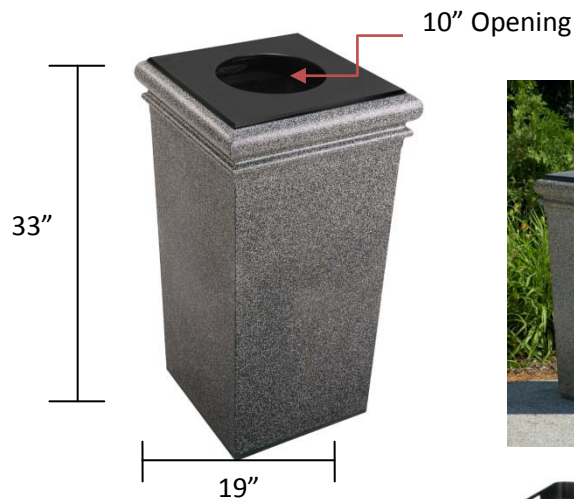

30-Gallon Square StoneTec™

- Item#: **Complete Unit with base, liner, and lid in 1 carton.**
-  722117 – Ashtone
 -  722118 – Aspen
 -  722119 – PepperStone
 -  722120 – RiverStone
 -  722121 – Sedona

B/L Description: Furniture IT 78820 CL70

Material Process: Polymer Concrete

Standard Inclusions: (1) Liner (1) Cable (1) Lid

Unit Size	Capacity	Weight
33" H 19" W 19" D	30 Gallons	115#

Carton Size	# Cartons Shipped	Dimensional Wt.	Carton Wt.
23"L 23"W 38"H	(1) via UPS Large Package	104# (includes Lid/Liner)	118#

***Replacement Liner/Lid**
#722201
Liner Size: 30 3/4" H x 15" square
Lid Size: 1.5" H x 20" W
Carton Size: 32" H x 18" W x 16 1/2" L
Carton Weight: 15#
Ships: via UPS

- Ships at Carton Weight.

StoneTec's contemporary design provides an upscale stone appearance with a lasting impression.

- Generous 30-gallon capacity, ideal for high-traffic locations
- Includes removable liner with routed handles for easy disposal
- Uses 39-gallon bags and bag slot on liner keeps bag in place
- Includes cable and key ring to attach lid to base.
- Smooth surfaces make it easy to clean.
- Durable- base is made from durable, fiberglass-reinforced polymer concrete
- Lid and liner, constructed of high density polyethylene with PCR material
- Made in U.S.A.
- 1-year warranty