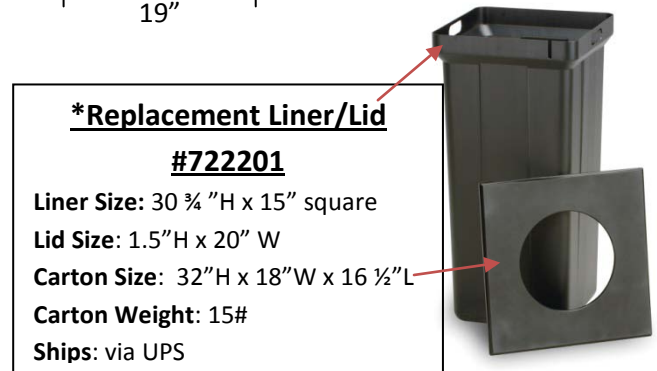

30-Gallon Square StoneTec™

- Item#: **Complete Unit with base, liner, and lid in 1 carton.**
-  722117 – Ashtone
 -  722118 – Aspen
 -  722119 – PepperStone
 -  722120 – RiverStone
 -  722121 – Sedona

B/L Description: Furniture IT 78820 CL70

Material Process: Polymer Concrete

Standard Inclusions: (1) Liner (1) Cable (1) Lid

Unit Size	Capacity	Weight
33" H 19" W 19" D	30 Gallons	115#

Carton Size	# Cartons Shipped	Dimensional Wt.	Carton Wt.
23"L 23"W 38"H	(1) via UPS Large Package	104# (includes Lid/Liner)	118#

***Replacement Liner/Lid**
#722201
Liner Size: 30 3/4" H x 15" square
Lid Size: 1.5" H x 20" W
Carton Size: 32" H x 18" W x 16 1/2" L
Carton Weight: 15#
Ships: via UPS

- Ships at Carton Weight.

StoneTec's contemporary design provides an upscale stone appearance with a lasting impression.

- Generous 30-gallon capacity, ideal for high-traffic locations
- Includes removable liner with routed handles for easy disposal
- Uses 39-gallon bags and bag slot on liner keeps bag in place
- Includes cable and key ring to attach lid to base.
- Smooth surfaces make it easy to clean.
- Durable- base is made from durable, fiberglass-reinforced polymer concrete
- Lid and liner, constructed of high density polyethylene with PCR material
- Made in U.S.A.
- 1-year warranty