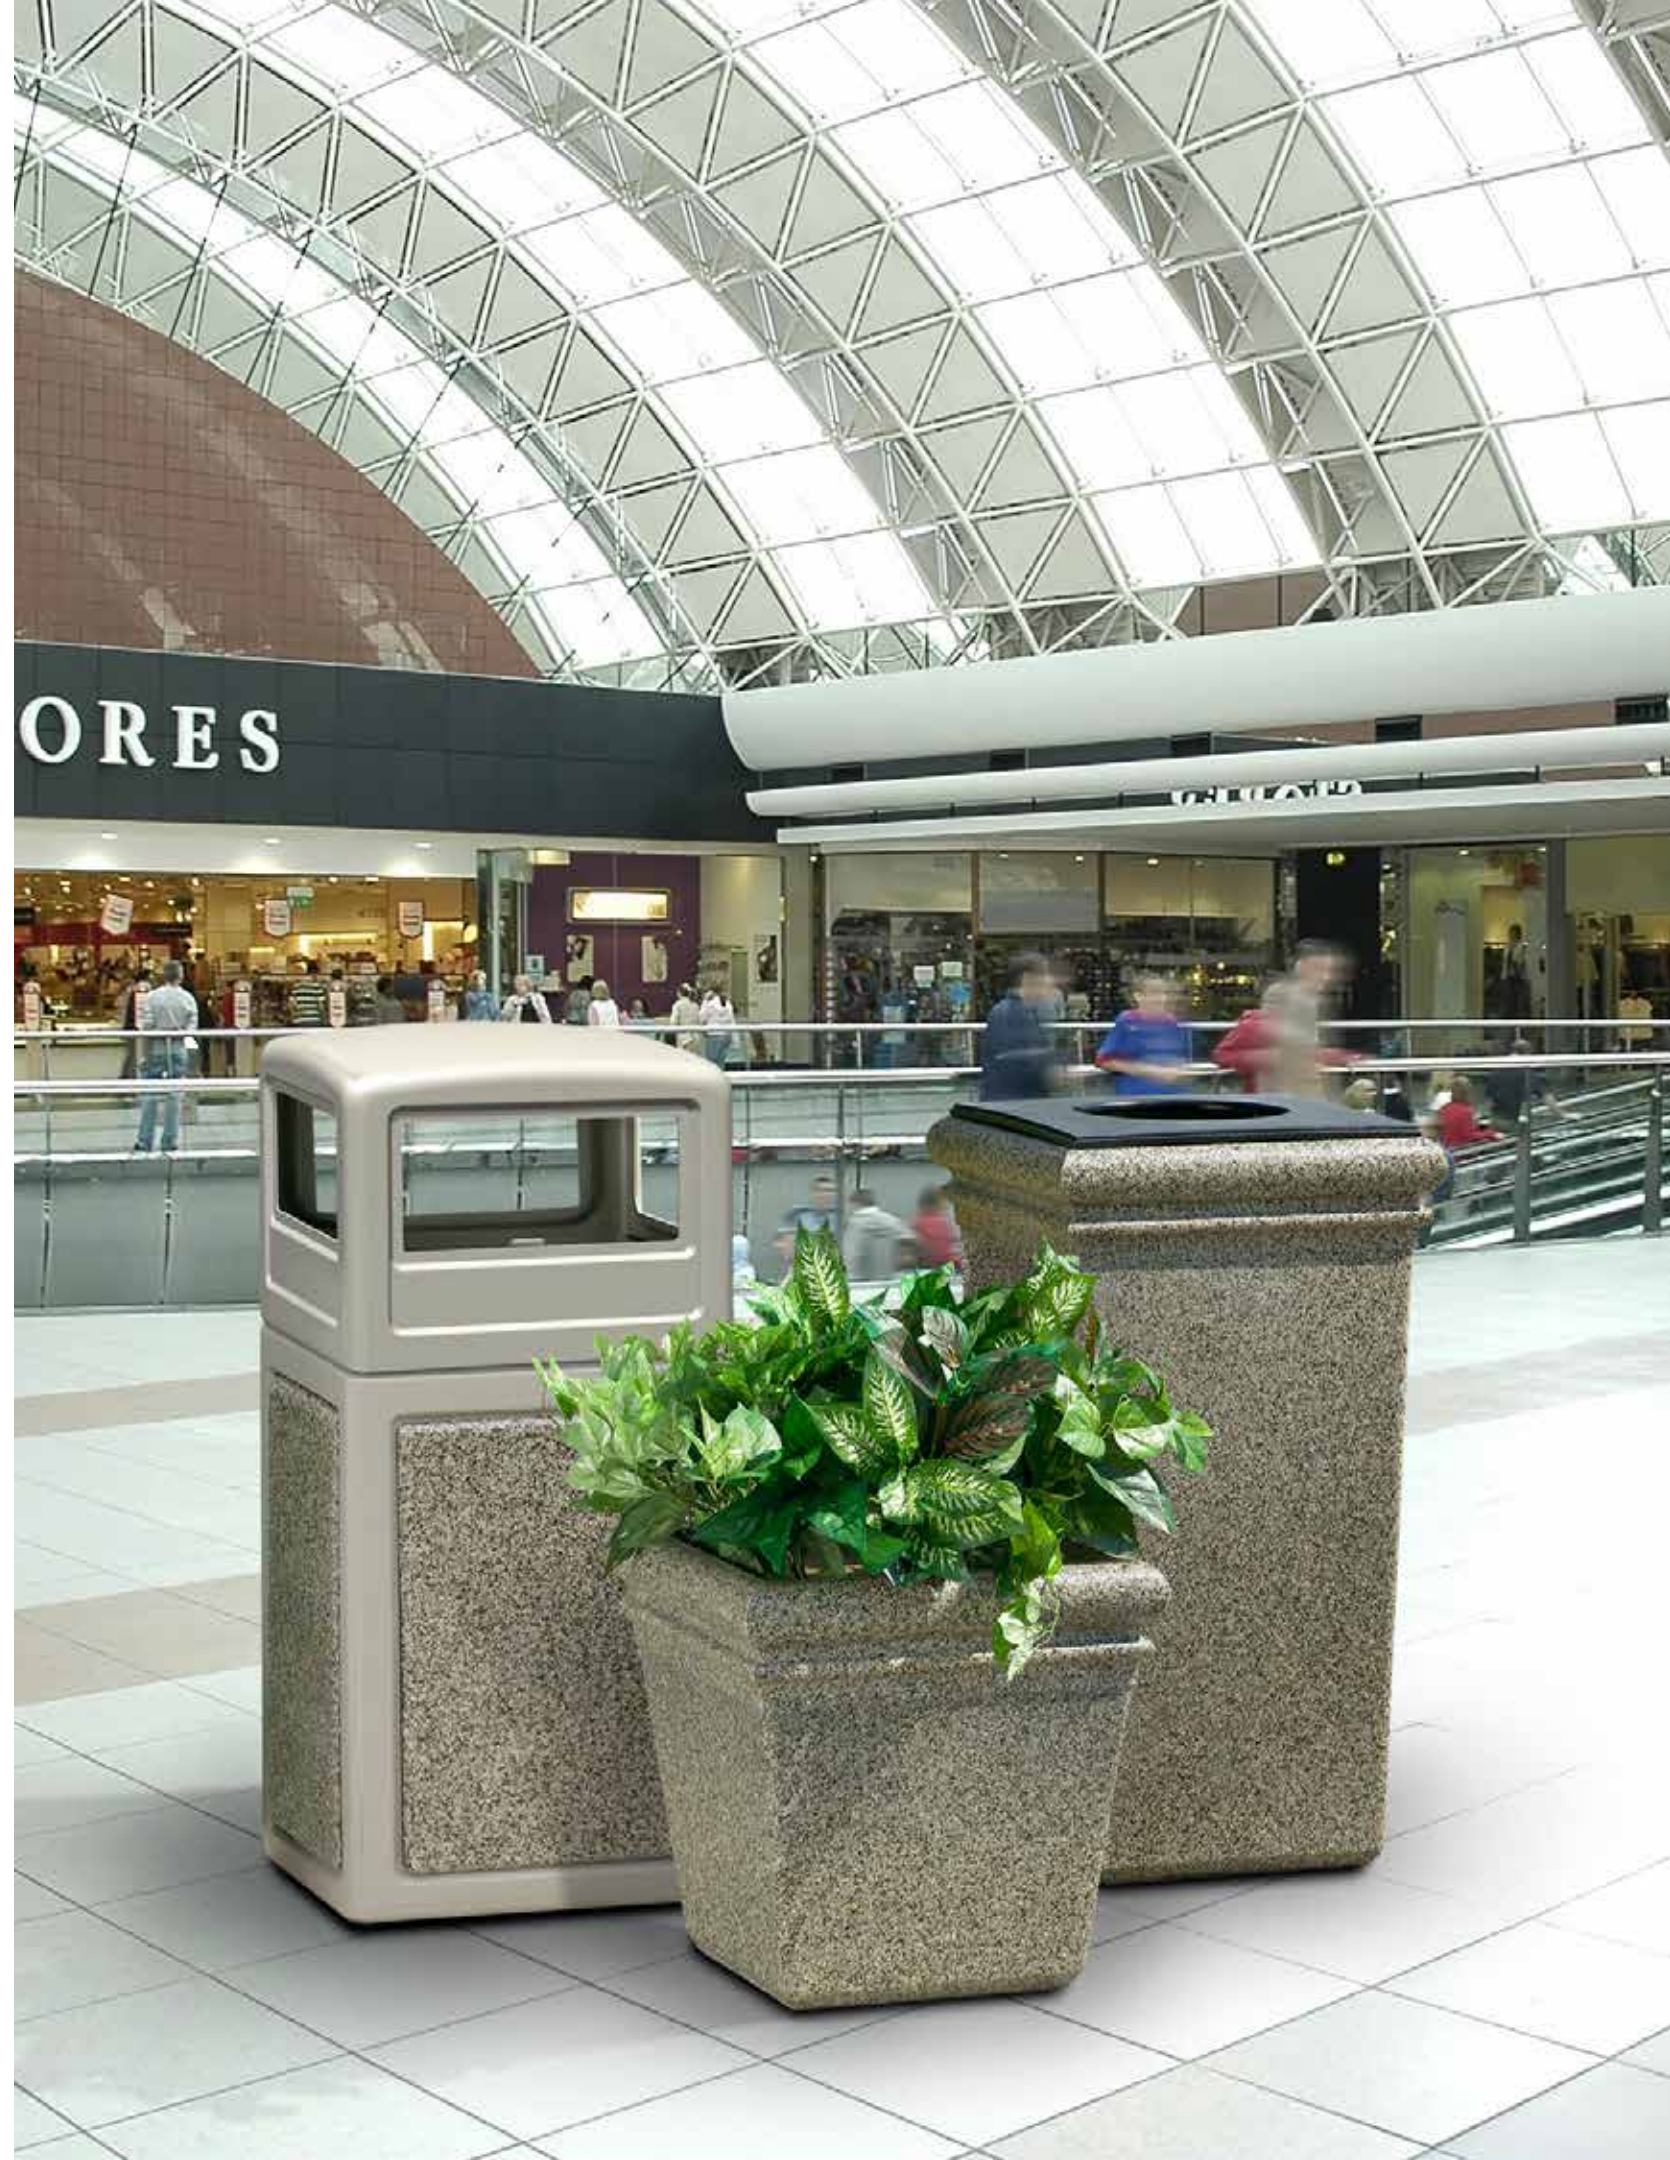

PRODUCT DESCRIPTION	PRODUCT #	COLOR	CAPACITY	DIMENSIONS
StoneTec® Open-Top Waste Container	720311	Gray with Ashtone Panels	42-Gallon	34.5"H x 18.5"SQ, 59 lbs
StoneTec® Open-Top Waste Container	720313	Black with Pepperstone Panels	42-Gallon	34.5"H x 18.5"SQ, 59 lbs
StoneTec® Open-Top Waste Container	720314	Black with Sedona Panels	42-Gallon	34.5"H x 18.5"SQ, 59 lbs
StoneTec® Open-Top Waste Container	720315	Beige with Riverstone Panels	42-Gallon	34.5"H x 18.5"SQ, 59 lbs
StoneTec® Open-Top Waste Container	720316	Beige with Sedona Panels	42-Gallon	34.5"H x 18.5"SQ, 59 lbs
StoneTec® Open-Top Waste Container	720330	Blue with Ashtone Panels	42-Gallon	34.5"H x 18.5"SQ, 59 lbs
StoneTec® Open-Top Waste Container	720352	Black with Riverstone Panels	42-Gallon	34.5"H x 18.5"SQ, 59 lbs
StoneTec® Open-Top Waste Container	720354	Forest Green with Riverstone Panels	42-Gallon	34.5"H x 18.5"SQ, 59 lbs
StoneTec® Open-Top Waste Container	720355	Brown with Riverstone Panels	42-Gallon	34.5"H x 18.5"SQ, 59 lbs
StoneTec® Dome-Lid Waste Container				
StoneTec® Dome-Lid Waste Container	72041199	Gray with Ashtone Panels	42-Gallon	41.75"H x 18.5"SQ, 65 lbs
StoneTec® Dome-Lid Waste Container	72041399	Black with Pepperstone Panels	42-Gallon	41.75"H x 18.5"SQ, 65 lbs
StoneTec® Dome-Lid Waste Container	72041499	Black with Sedona Panels	42-Gallon	41.75"H x 18.5"SQ, 65 lbs
StoneTec® Dome-Lid Waste Container	72041599	Beige with Riverstone Panels	42-Gallon	41.75"H x 18.5"SQ, 65 lbs
StoneTec® Dome-Lid Waste Container	72041699	Beige with Sedona Panels	42-Gallon	41.75"H x 18.5"SQ, 65 lbs
StoneTec® Dome-Lid Waste Container	72043099	Blue with Ashtone Panels	42-Gallon	41.75"H x 18.5"SQ, 65 lbs
StoneTec® Dome-Lid Waste Container	72045299	Black with Riverstone Panels	42-Gallon	41.75"H x 18.5"SQ, 65 lbs
StoneTec® Dome-Lid Waste Container	72045499	Forest Green with Riverstone Panels	42-Gallon	41.75"H x 18.5"SQ, 65 lbs
StoneTec® Dome-Lid Waste Container	72045599	Brown with Riverstone Panels	42-Gallon	41.75"H x 18.5"SQ, 65 lbs
StoneTec® Ashtray-Lid Waste Container				
StoneTec® Ashtray-Lid Waste Container	72051199	Gray with Ashtone Panels	42-Gallon	42.25"H x 18.5"SQ, 66 lbs
StoneTec® Ashtray-Lid Waste Container	72051399	Black with Pepperstone Panels	42-Gallon	42.25"H x 18.5"SQ, 66 lbs
StoneTec® Ashtray-Lid Waste Container	72051499	Black with Sedona Panels	42-Gallon	42.25"H x 18.5"SQ, 66 lbs
StoneTec® Ashtray-Lid Waste Container	72051599	Beige with Riverstone Panels	42-Gallon	42.25"H x 18.5"SQ, 66 lbs
StoneTec® Ashtray-Lid Waste Container	72051699	Beige with Sedona Panels	42-Gallon	42.25"H x 18.5"SQ, 66 lbs
StoneTec® Ashtray-Lid Waste Container	72052999	Black with Riverstone Panels	42-Gallon	42.25"H x 18.5"SQ, 66 lbs
StoneTec® Ashtray-Lid Waste Container	72055599	Brown with Riverstone Panels	42-Gallon	42.25"H x 18.5"SQ, 66 lbs
StoneTec® Square Waste Container				
StoneTec® Square Waste Container	722117	Ashtone	30-Gallon	33"H x 19"SQ, 115 lbs
StoneTec® Square Waste Container	722118	Aspen	30-Gallon	33"H x 19"SQ, 115 lbs
StoneTec® Square Waste Container	722119	Pepperstone	30-Gallon	33"H x 19"SQ, 115 lbs
StoneTec® Square Waste Container	722120	Riverstone	30-Gallon	33"H x 19"SQ, 115 lbs
StoneTec® Square Waste Container	722121	Sedona	30-Gallon	33"H x 19"SQ, 115 lbs
StoneTec® Round Waste Container				
StoneTec® Round Waste Container	720917	Ashtone	50-Gallon	33.25"H x 25.5"D, 175 lbs
StoneTec® Round Waste Container	720918	Aspen	50-Gallon	33.25"H x 25.5"D, 175 lbs
StoneTec® Round Waste Container	720919	Pepperstone	50-Gallon	33.25"H x 25.5"D, 175 lbs
StoneTec® Round Waste Container	720920	Riverstone	50-Gallon	33.25"H x 25.5"D, 175 lbs
StoneTec® Round Waste Container	720921	Sedona	50-Gallon	33.25"H x 25.5"D, 175 lbs
StoneTec® Recycle42 Recycling Container				
StoneTec® Recycle42 Recycling Container	72233099	Blue with Ashtone Panels	42-Gallon	41.75"H x 18.5"SQ, 65 lbs
StoneTec® Recycle42 Recycling Container	72231399	Black with Pepperstone Panels	42-Gallon	41.75"H x 18.5"SQ, 65 lbs
StoneTec® Recycle42 Recycling Container	72231499	Black with Sedona Panels	42-Gallon	41.75"H x 18.5"SQ, 65 lbs
StoneTec® Recycle42 Recycling Container	72231599	Beige with Riverstone Panels	42-Gallon	41.75"H x 18.5"SQ, 65 lbs
StoneTec® Recycle42 Recycling Container	72235299	Black with Riverstone Panels	42-Gallon	41.75"H x 18.5"SQ, 65 lbs
StoneTec® Recycle42 Recycling Container	72235499	Forest Green with Riverstone Panels	42-Gallon	41.75"H x 18.5"SQ, 65 lbs
StoneTec® Recycle42 Recycling Container	72235599	Brown with Riverstone Panels	42-Gallon	41.75"H x 18.5"SQ, 65 lbs
42-Gallon Liner	734401	Black	42-Gallon	16"W x 31"H x 17"D, 10 lbs