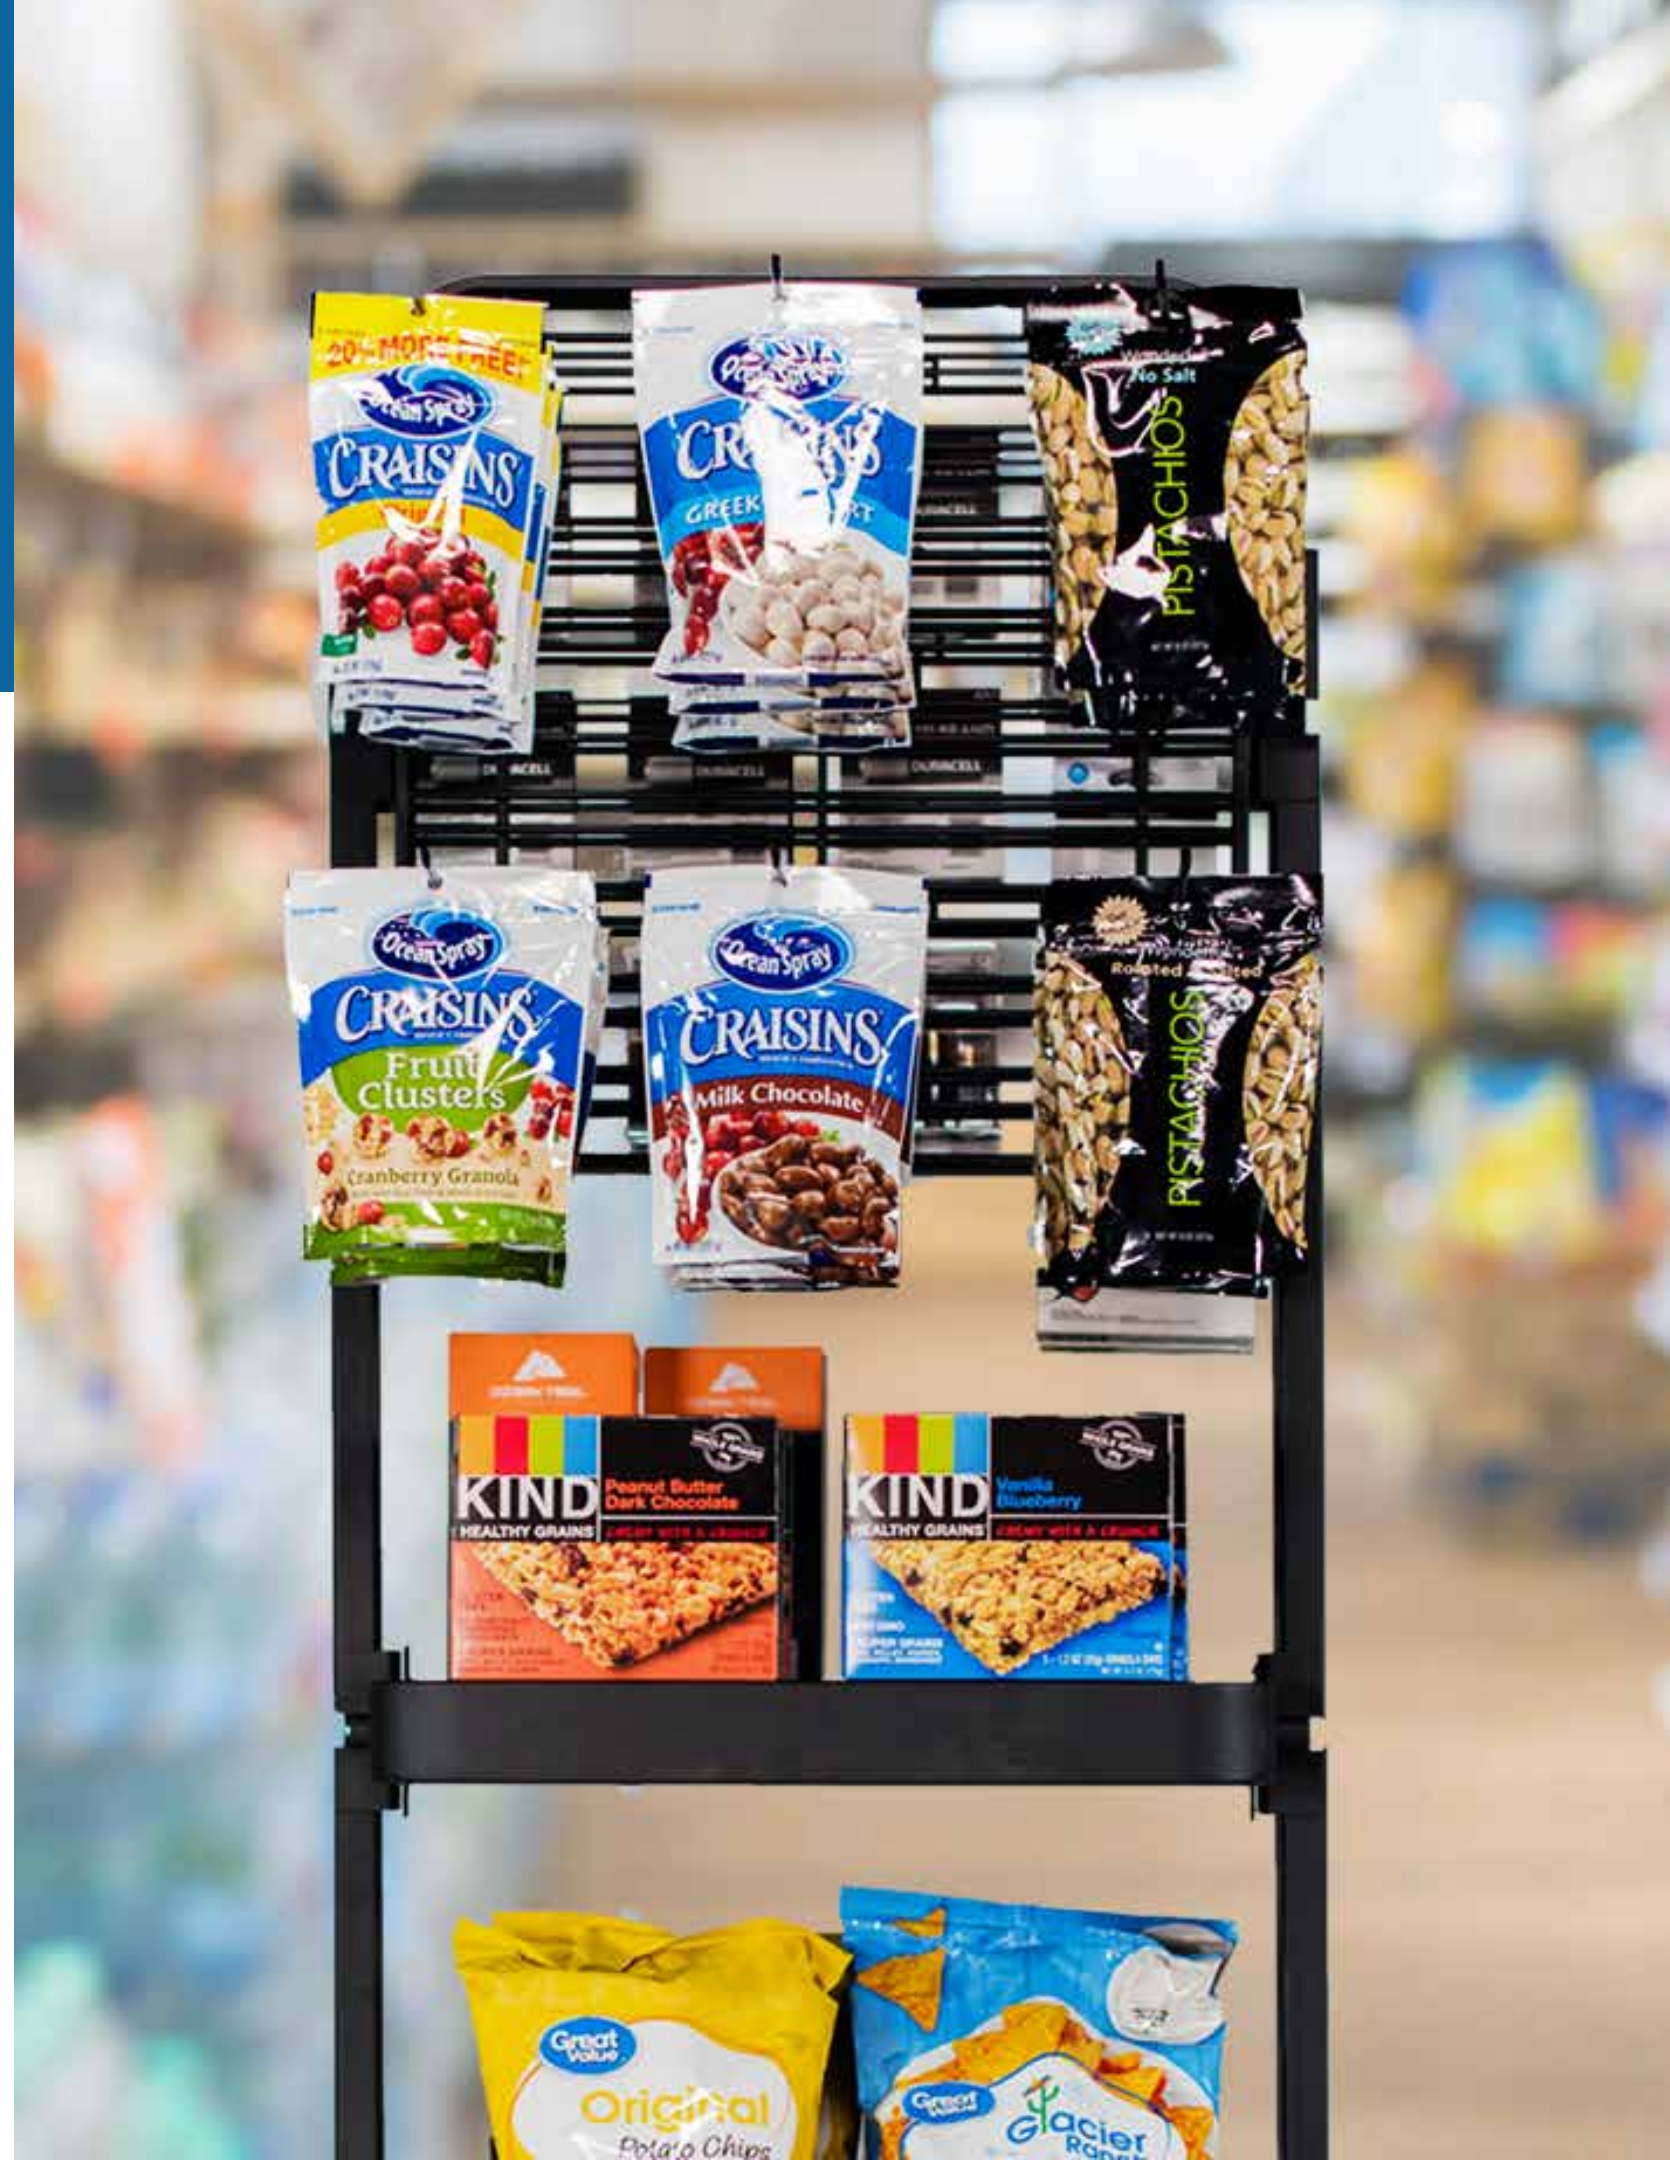

FLEXZONE™ MERCHANDISER PRODUCT INDEX

PRODUCT DESCRIPTION	PRODUCT #	COLOR	CAPACITY	DIMENSIONS
FlexZone Merchandiser, Standard	75350199	Black	-	25"L x 61"H x 14"D, 84 lbs
FlexZone Merchandiser, Corner	75360199	Black	-	23"L x 61"H x 23"D, 35 lbs