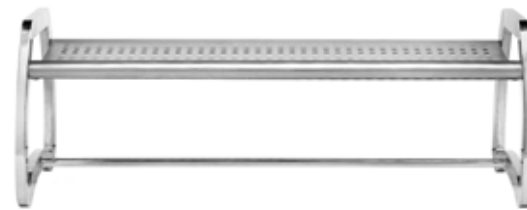

BENCHES

Skyline Bench Black and Stainless Steel, 4ft

Skyline Bench Black and Stainless Steel, 6ft

Skyline Bench Stainless Steel, 4ft

Skyline Bench Stainless Steel, 6ft

Skyline Bench Espresso Wood and Stainless Steel, 5ft

COLOR OPTIONS:

Black and Stainless Steel

Stainless Steel

Espresso Stainless Steel

SKYLINE™ BENCH SERIES PRODUCT INDEX

PRODUCT DESCRIPTION	PRODUCT #	COLOR	SIZE	DIMENSIONS
Skyline Bench, Black and Stainless Steel	725001	Black and Stainless Steel	4ft	53"W x 36"H x 28"D, 41 lbs
Skyline Bench, Black and Stainless Steel	725101	Black and Stainless Steel	6ft	77"W x 36"H x 28"D, 61 lbs
Skyline Bench, Stainless Steel	725229	Stainless Steel	4ft	50"W x 22"H x 22"D, 35 lbs
Skyline Bench, Stainless Steel	725329	Stainless Steel	6ft	74"W x 22"H x 22"D, 45 lbs
Skyline Bench, Espresso Wood and Stainless Steel	725453	Espresso Wood and Stainless Steel	5ft	64"W x 21"H x 22"D, 35 lbs