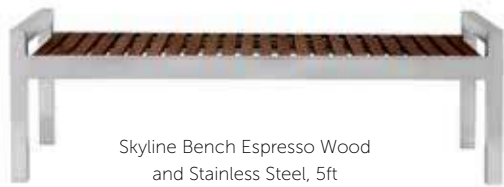

BENCHES

Skyline Bench Black and Stainless Steel, 4ft

Skyline Bench Black and Stainless Steel, 6ft

Skyline Bench Stainless Steel, 4ft

Skyline Bench Stainless Steel, 6ft

Skyline Bench Espresso Wood and Stainless Steel, 5ft