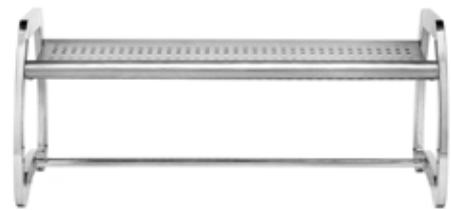

BENCHES

Skyline Bench Black and Stainless Steel, 4ft

Skyline Bench Black and Stainless Steel, 6ft

Skyline Bench Stainless Steel, 4ft

Skyline Bench Stainless Steel, 6ft

Skyline Bench Espresso Wood and Stainless Steel, 5ft