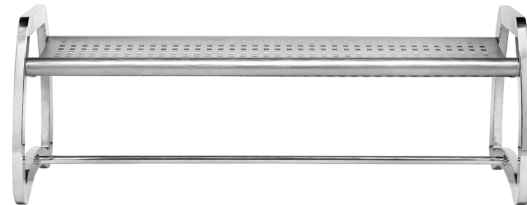

SKYLINE™ BENCH SERIES:

4ft - Black and Stainless Steel
Item # 725001
53"W x 36"H x 28"D, 41 lbs

6ft - Black and Stainless Steel
Item # 725101
77"W x 36"H x 28"D, 61 lbs

4ft - Stainless Steel
Item # 725229
50"W x 22"H x 22"D, 35 lbs