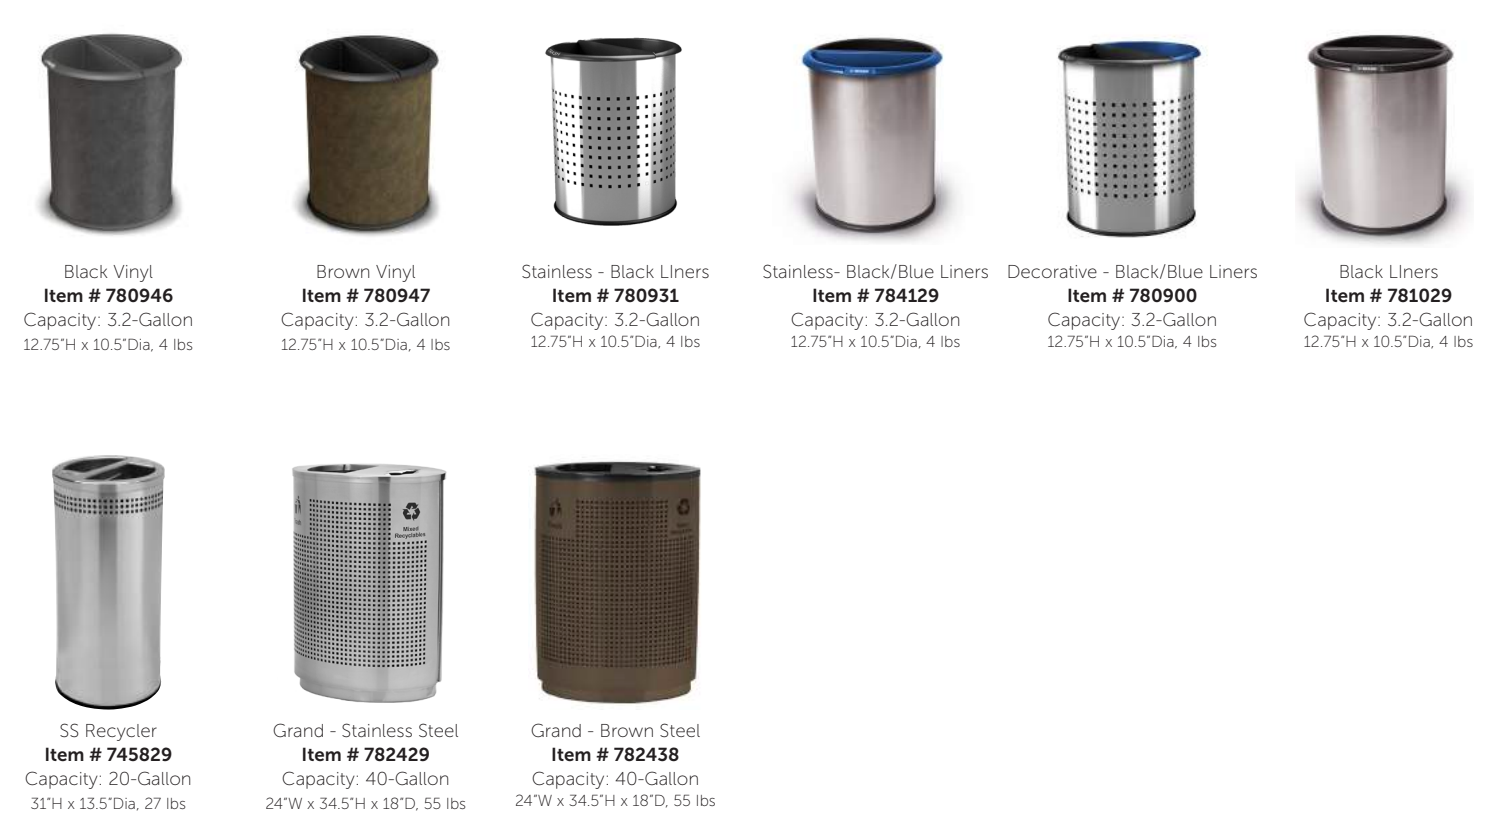

ISLANDER™ SERIES

Strike the perfect balance between contemporary elegance and long-term durability with the Precision Series™ stainless steel waste containers. These receptacles are constructed from heavy-gauge, 304-grade steel, which offers a modern appearance with the easy maintenance of a surface that is rust- and fire-resistant. Plus the unique Grab Bag™ holder ensures your trash liners won't slide, making clean-up hassle-free.