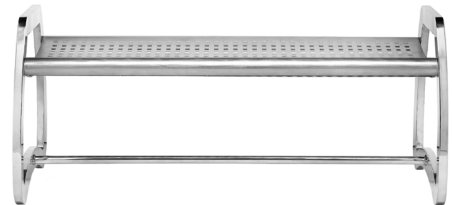

FLEXZONE™ MERCHANDISER

Increase your merchandising space and sell more product with the FlexZone™ Merchandiser – your innovative and dynamic selling solution. This fixture easily converts from a vertical upright to horizontal shelves in minutes with no additional tools needed.

KEY PRODUCT FEATURES

- Durable steel construction
- Wheeled platform allows for effortless movement and set up
- Locking wheeled platform keeps merchandiser in place
- Flexible configurations accommodate various product setups
- Custom color options and branding available
- Backed by a one-year, risk-free guarantee
- ADA Compliant

SKYLINE™ BENCH SERIES:

4ft - Black and Stainless Steel
Item # 725001
53"W x 36"H x 28"D, 41 lbs

6ft - Black and Stainless Steel
Item # 725101
77"W x 36"H x 28"D, 61 lbs

4ft - Stainless Steel
Item # 725229
50"W x 22"H x 22"D, 35 lbs