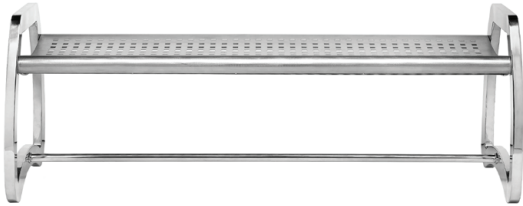

SKYLINE™ BENCH SERIES:

4ft - Black and Stainless Steel
Item # 725001
53"W x 36"H x 28"D, 41 lbs

6ft - Black and Stainless Steel
Item # 725101
77"W x 36"H x 28"D, 61 lbs

4ft - Stainless Steel
Item # 725229
50"W x 22"H x 22"D, 35 lbs