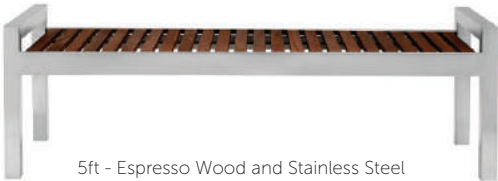

5ft - Espresso Wood and Stainless Steel
Item # 725453
64"W x 21"H x 22"D, 35 lbs