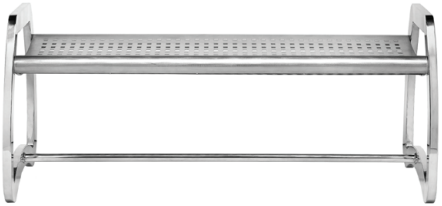

4ft - Stainless Steel
Item # 725229
50"W x 22"H x 22"D, 35 lbs