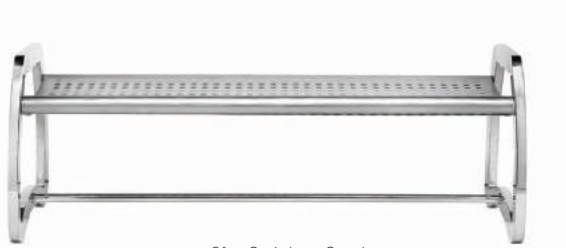

SKYLINE™ BENCH SERIES:

4ft - Black and Stainless Steel
Item # 725001
53"W x 36"H x 28"D, 41 lbs

6ft - Black and Stainless Steel
Item # 725101
77"W x 36"H x 28"D, 61 lbs

4ft - Stainless Steel
Item # 725229
50"W x 22"H x 22"D, 35 lbs