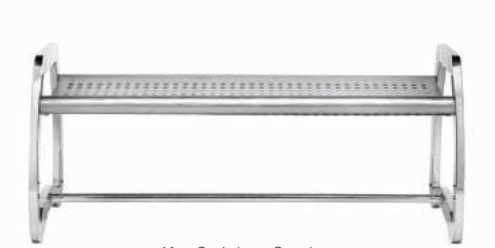

4ft - Stainless Steel
Item # 725229
50"W x 22"H x 22"D, 35 lbs