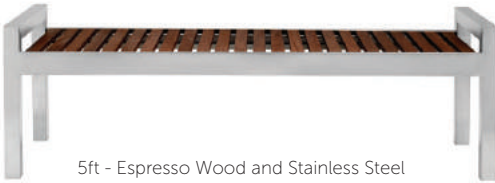

5ft - Espresso Wood and Stainless Steel
Item # 725453
64"W x 21"H x 22"D, 35 lbs