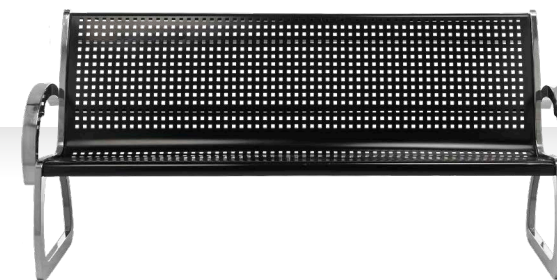

Skyline Bench, 6-Foot
Black & Stainless Steel
Size: 6ft
Item # 725101

Skyline Bench, 4-Foot
Black & Stainless Steel
Size: 4ft
Item # 725001

**SEE FULL LIST OF PRODUCT OFFERINGS IN BACK
& AT COMMERCIALZONE.COM**