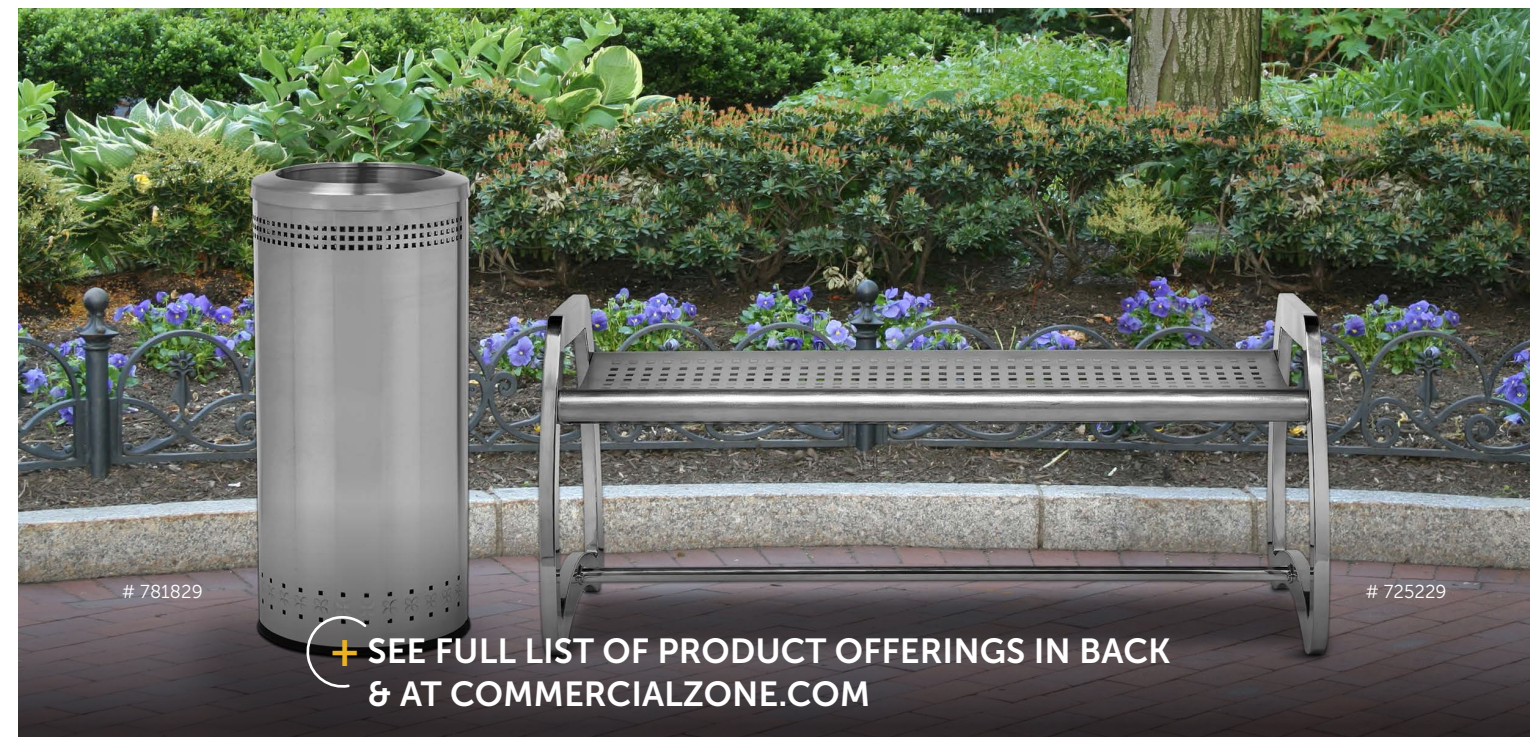

781829

725229

SEE FULL LIST OF PRODUCT OFFERINGS IN BACK & AT COMMERCIALZONE.COM