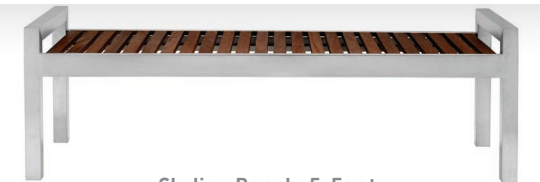

Skyline Bench, 5-Foot
Espresso & Stainless Steel
Item # 725453

SEE FULL LIST OF PRODUCT OFFERINGS IN BACK & AT COMMERCIALZONE.COM